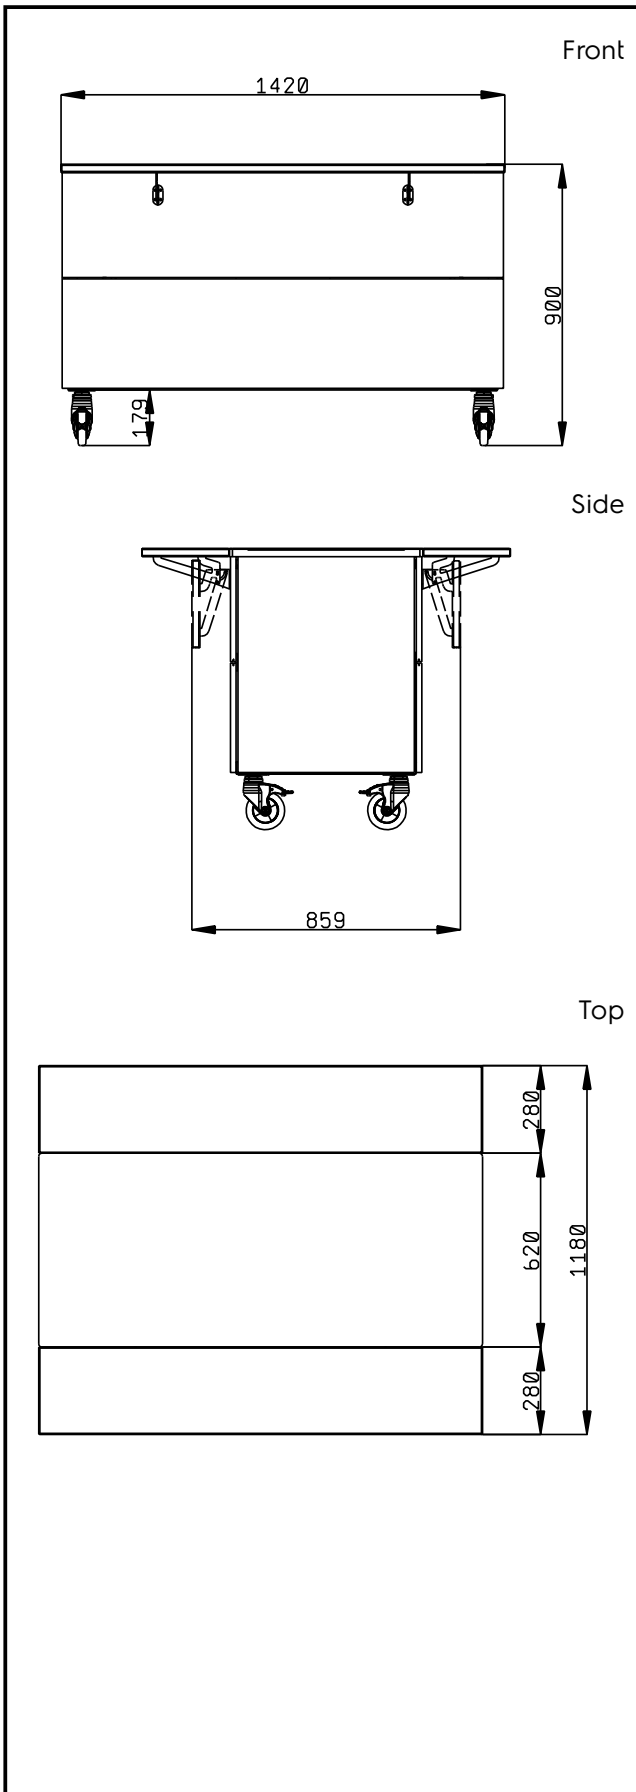

### Short Form Specification

Item No. \_\_\_\_\_

Compact design, ideal for space saving environments. AISI 304 Foldable tray sliders on long sides. Unit mounted on 125 mm wheels 2 swivel and 2 with brakes. Top provides ample displaying or workspace surface. Soft closing doors on operator side. Underneath ambient cupboard with doors. Sturdy body construction with laminated panelings on 4 sides. 900mm worktop height.

### Main Features

- Perfect compact design makes it ideal for space saving environments.
- CB and CE certified by a third party notified body.
- Soft closing doors on operator side.
- Available options with online configurator: colors, tray sliders, overshelves, feet/wheels with desired diameter, height 750mm for kids.
- Top provides ample displaying or workspace surface.
- Optional plinth can be installed to cover the feet or the wheels.
- AISI 304 Tray slider in flush mounted stainless steel is installed on long sides and they can also be folded down to facilitate passage of the units through doorways.
- Ideal for servery lines without an operator.
- Unit mounted on 125 mm wheels 2 swivel and 2 with brakes.
- Food introduced at the correct temperature maintains its core temperature according to Afnor Standards.
- Available dimensions: 1, 2, 3, 4 GN.
- Thanks to the sleek, minimalist glass structure, food and dust does not get trapped and the cleaning is made easier.

### Construction

- Top in AISI 304.
- Sturdy construction with laminated panelings on 4 sides.

APPROVAL: \_\_\_\_\_

**Key Information:**

N° of doors:	
322047 (F00N4AW00S)	2
External dimensions,	
Width:	1420 mm
External dimensions,	
Depth:	1180 mm
External dimensions,	
Height:	900 mm
Net weight:	110 kg
Shipping height:	1100 mm
Shipping width:	900 mm
Shipping depth:	1440 mm
Shipping volume:	1.43 m <sup>3</sup>